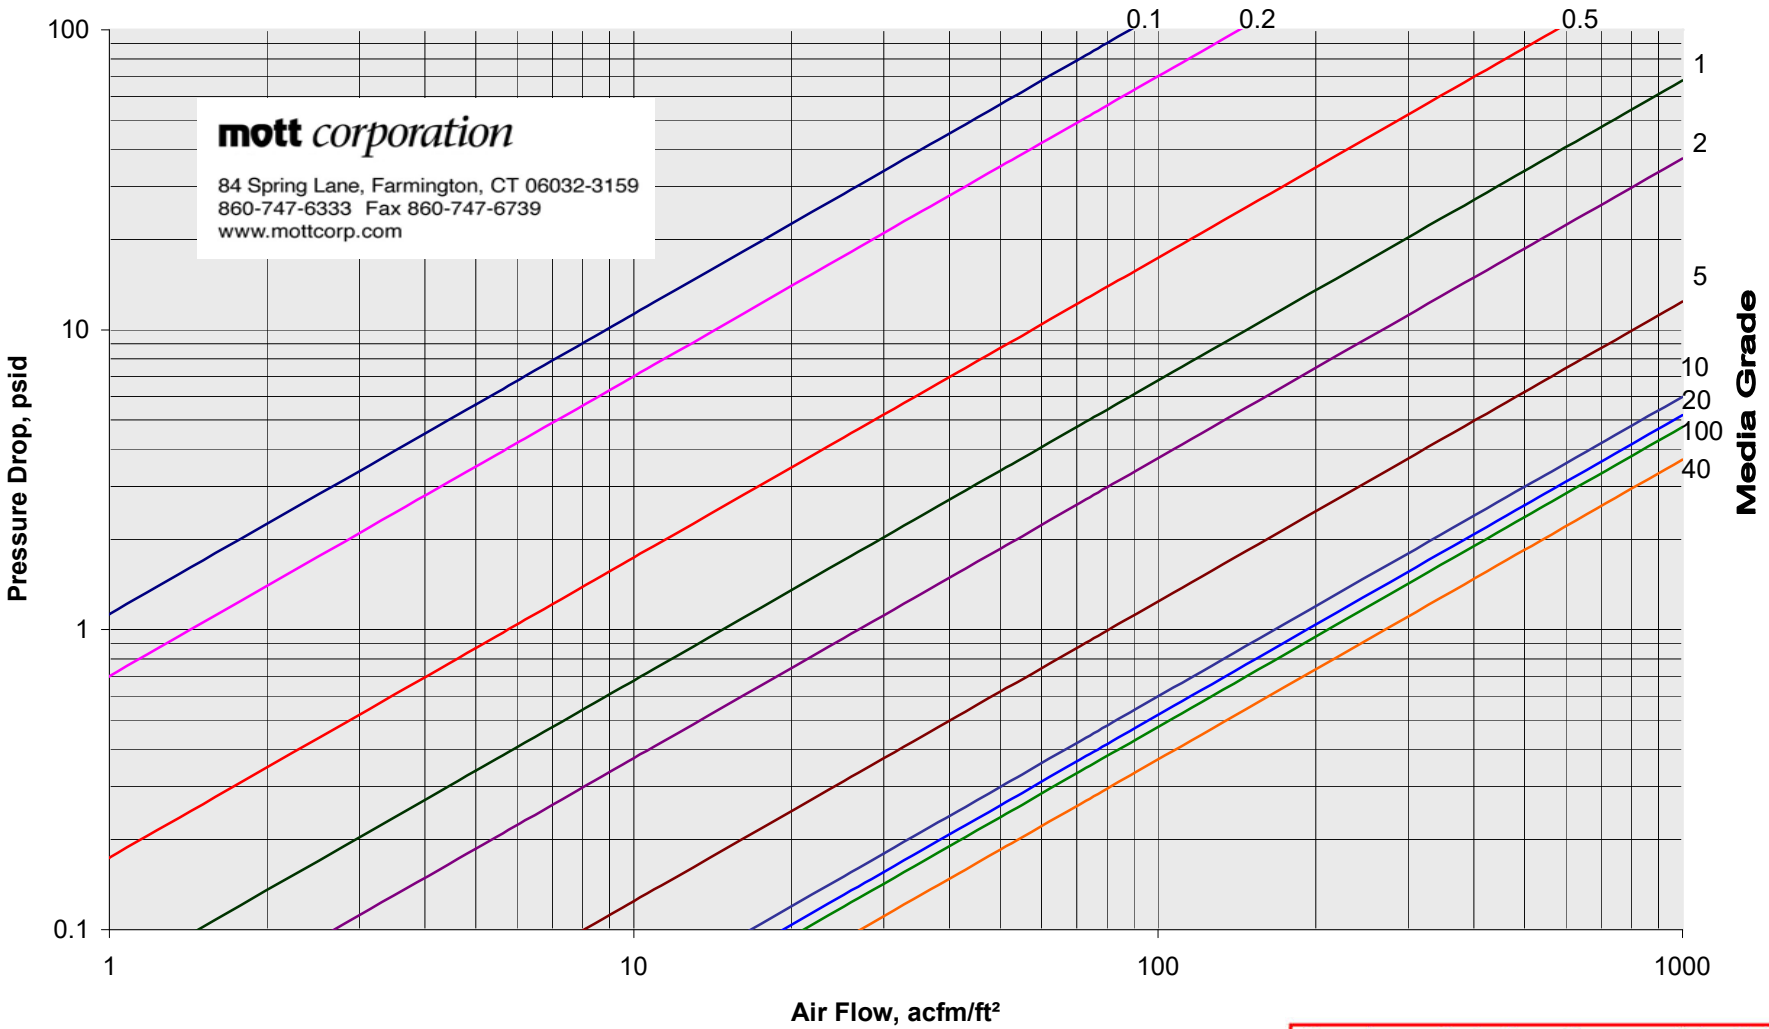

Isopressed Seamless Tubes 316LSS for Media Grades 0.1 - 100

The characteristic values on this data sheet are nominal values that represent standard products and are intended for use as a design guide only. Critical To Quality (CTQ) characteristics must be specified on the drawings and verified.